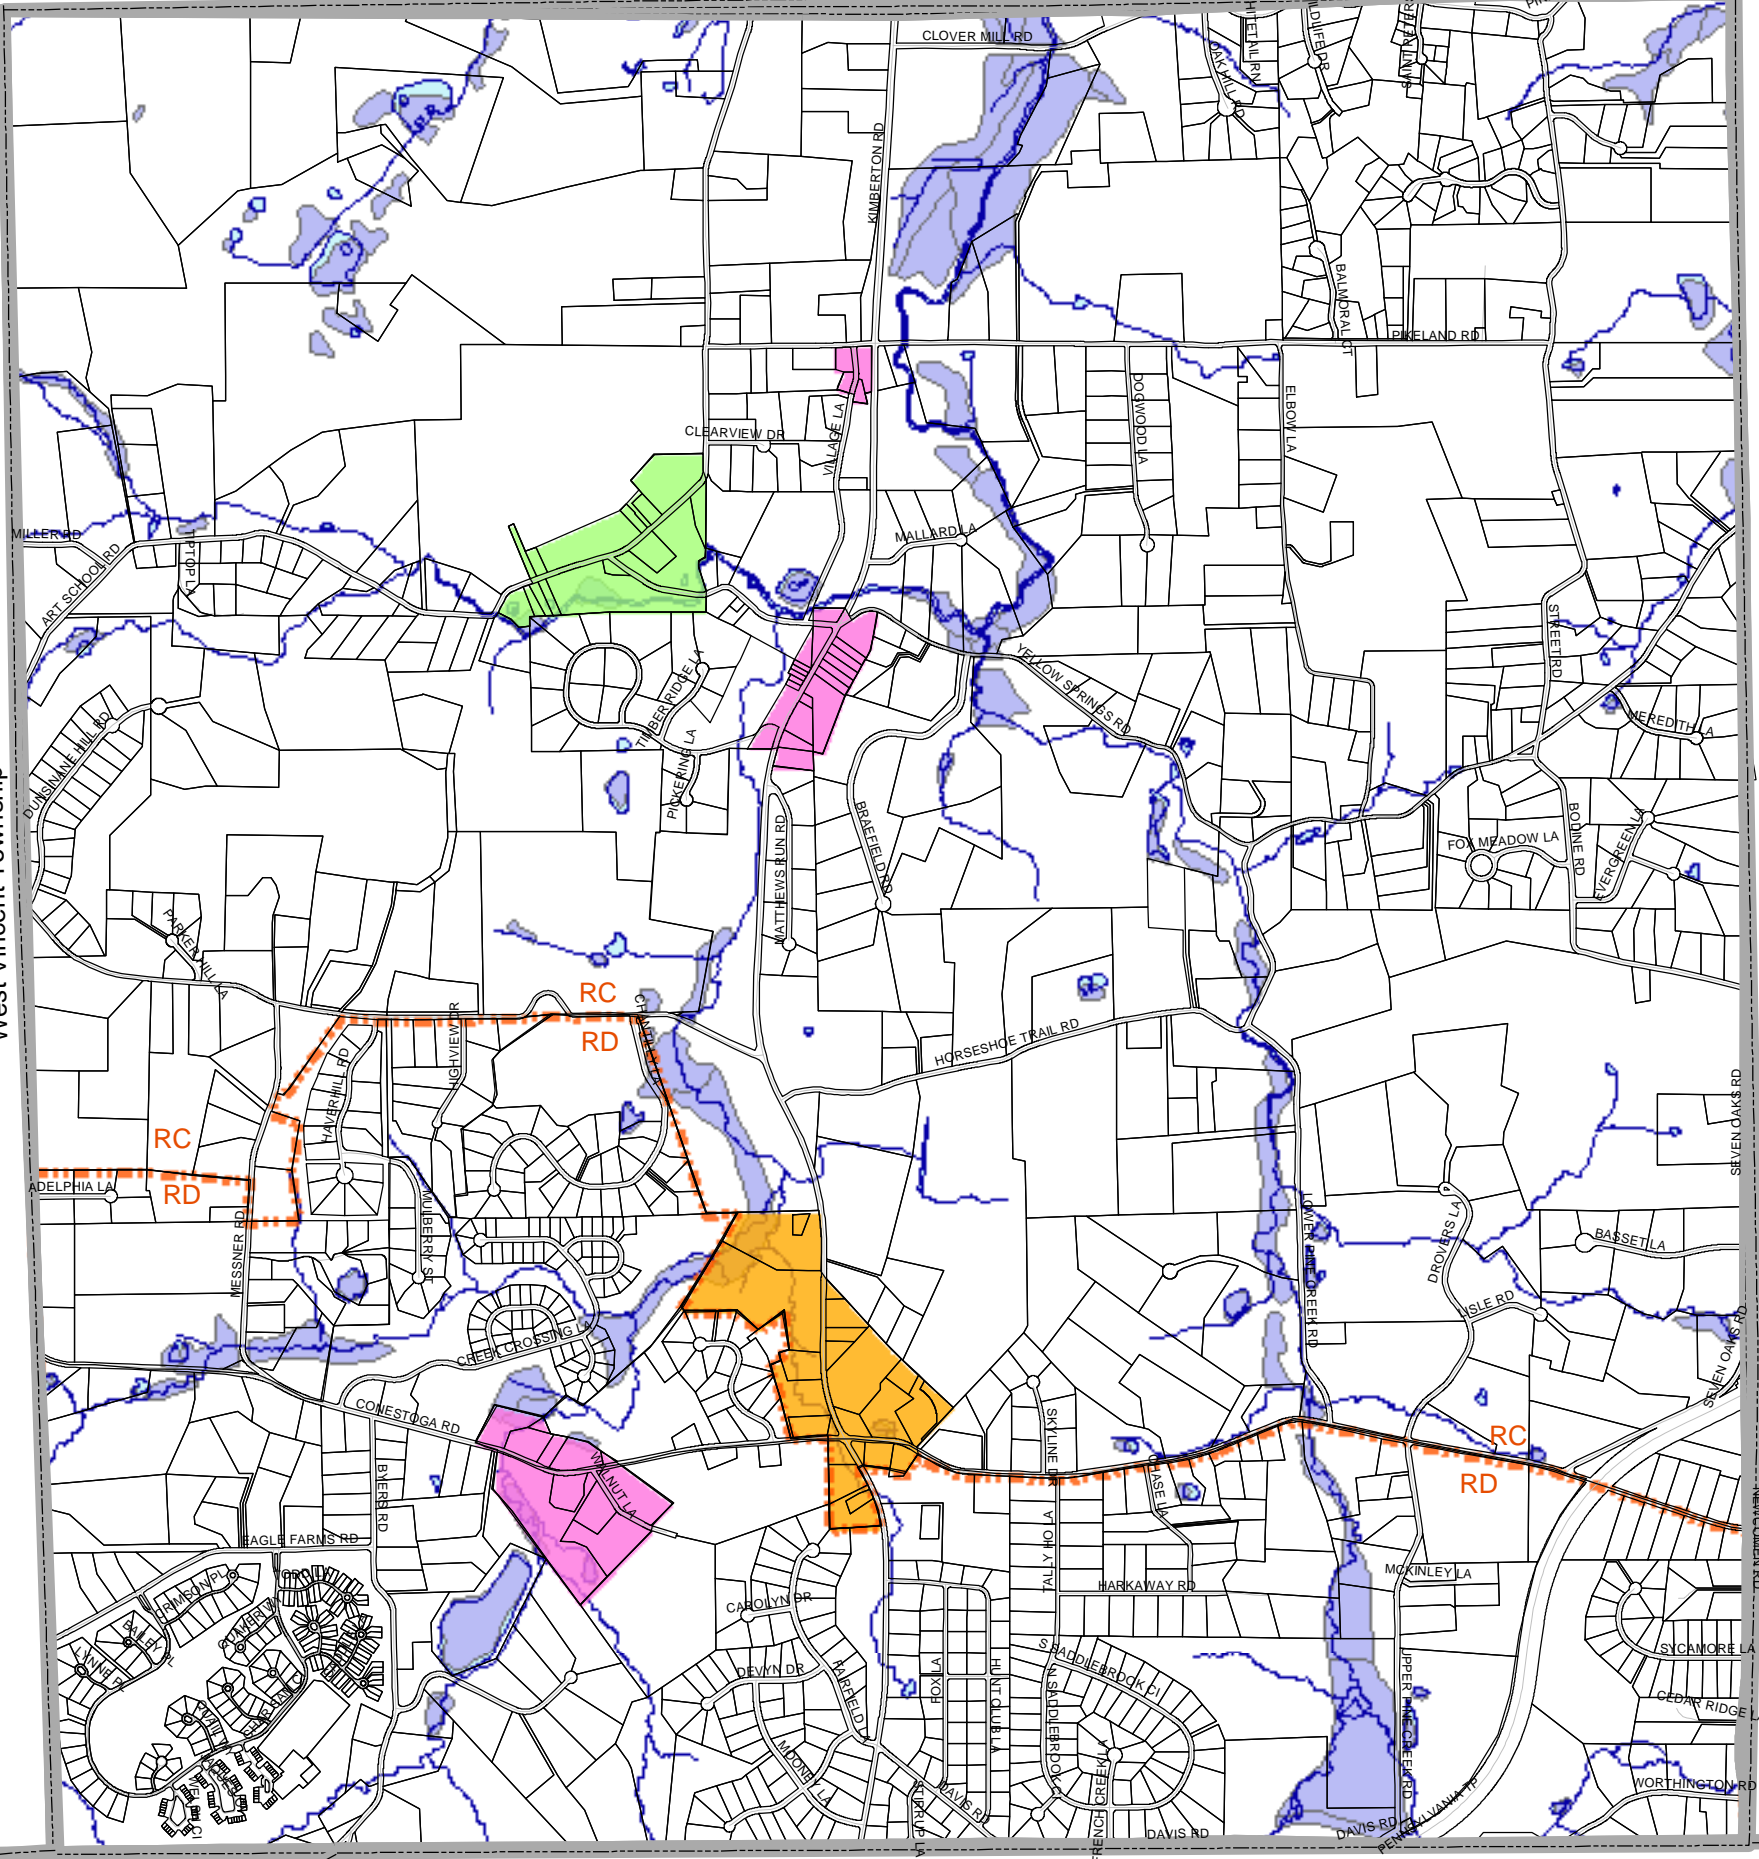

West Vincent Township

East Pikeland Township

# ZONING MAP

## West Pikeland Township Chester County, Pennsylvania

West Vincent Township

Charlestown Township

Legend	
	Township Boundry
	Parcels
	Ponds
	Wetlands
	Streams
	V-1
	V-2
	V-3
	RD / RC

Upper Uwchlan Township

Uwchlan Township