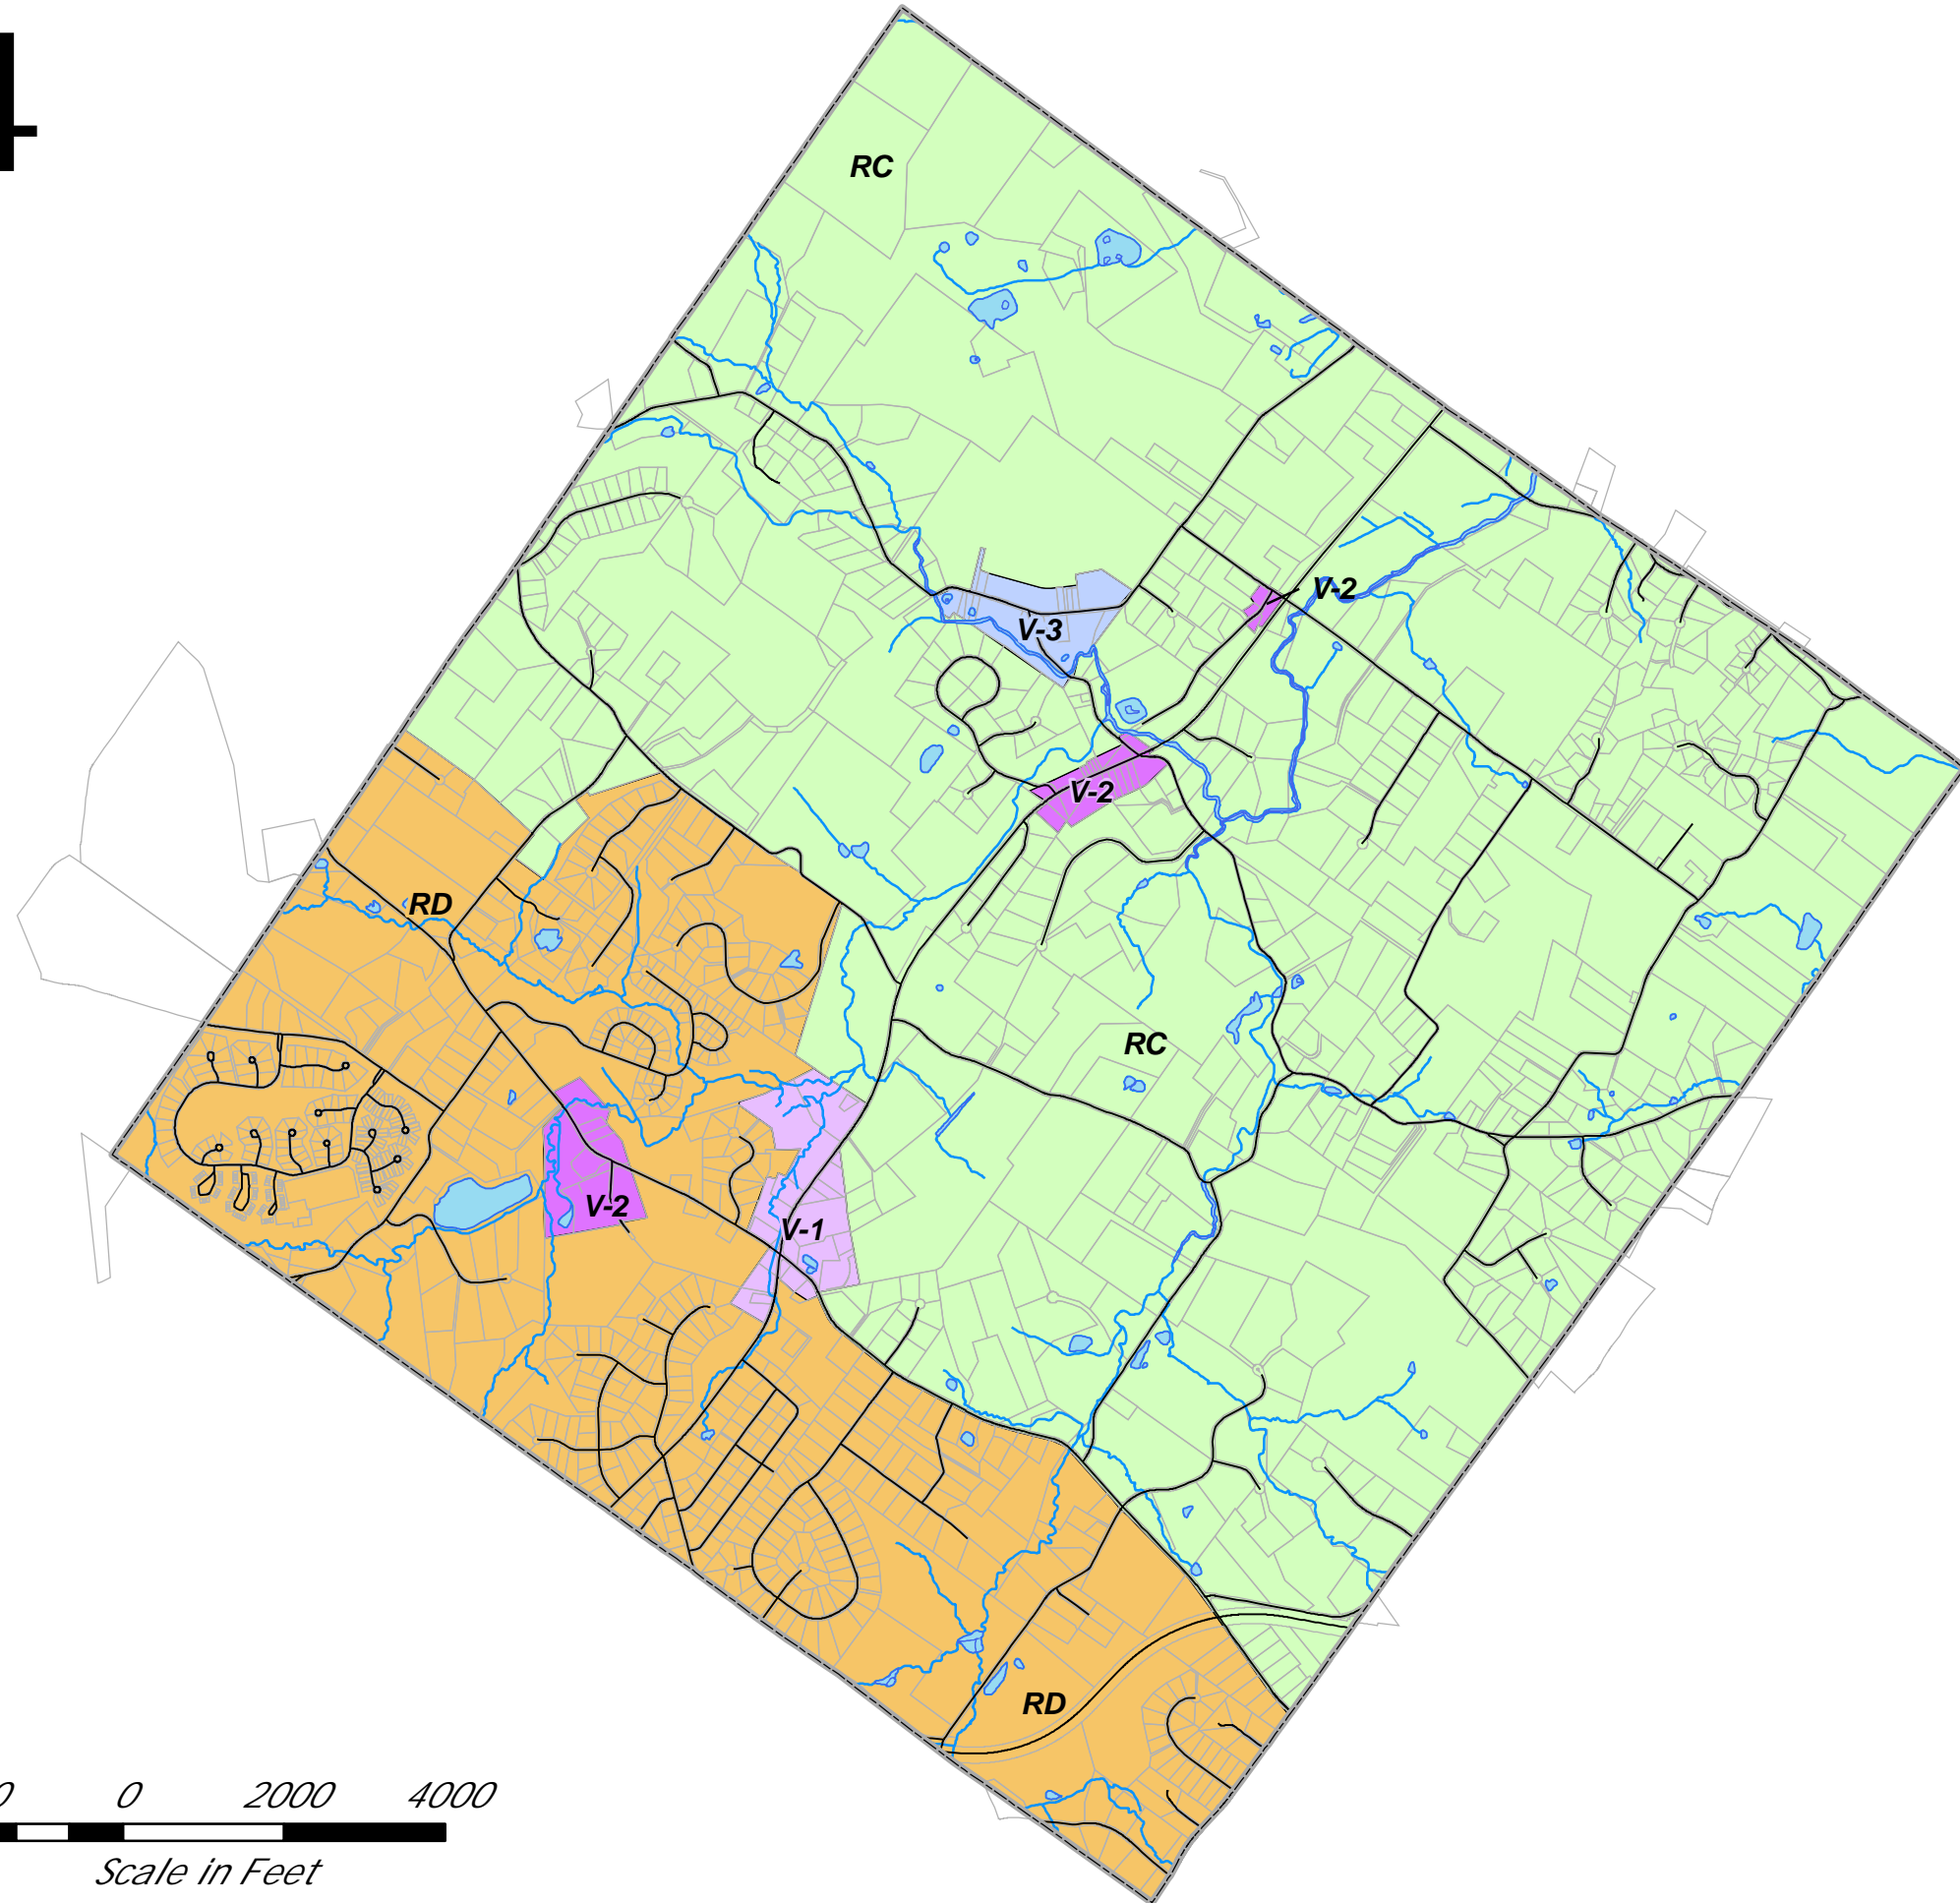

4

*Zoning Map
Adopted April 25, 2005*

*West Pikeland Township,
Chester County, PA*

LEGEND

-  Township boundary
-  Tax parcels
-  Roads
-  Streams
-  Water
- Zoning Districts**
-  RD - Residential Development District
-  RC - Residential and Conservation District
-  V-1 - Village Preservation District 1
-  V-2 - Village Preservation District 2
-  V-3 - Village Preservation District 3

Source: All base data from Chester County DCIS.
Zoning digitized by Brandywine Conservancy.

 **Brandywine Conservancy**
Environmental Management Center

Date: May 18, 2005