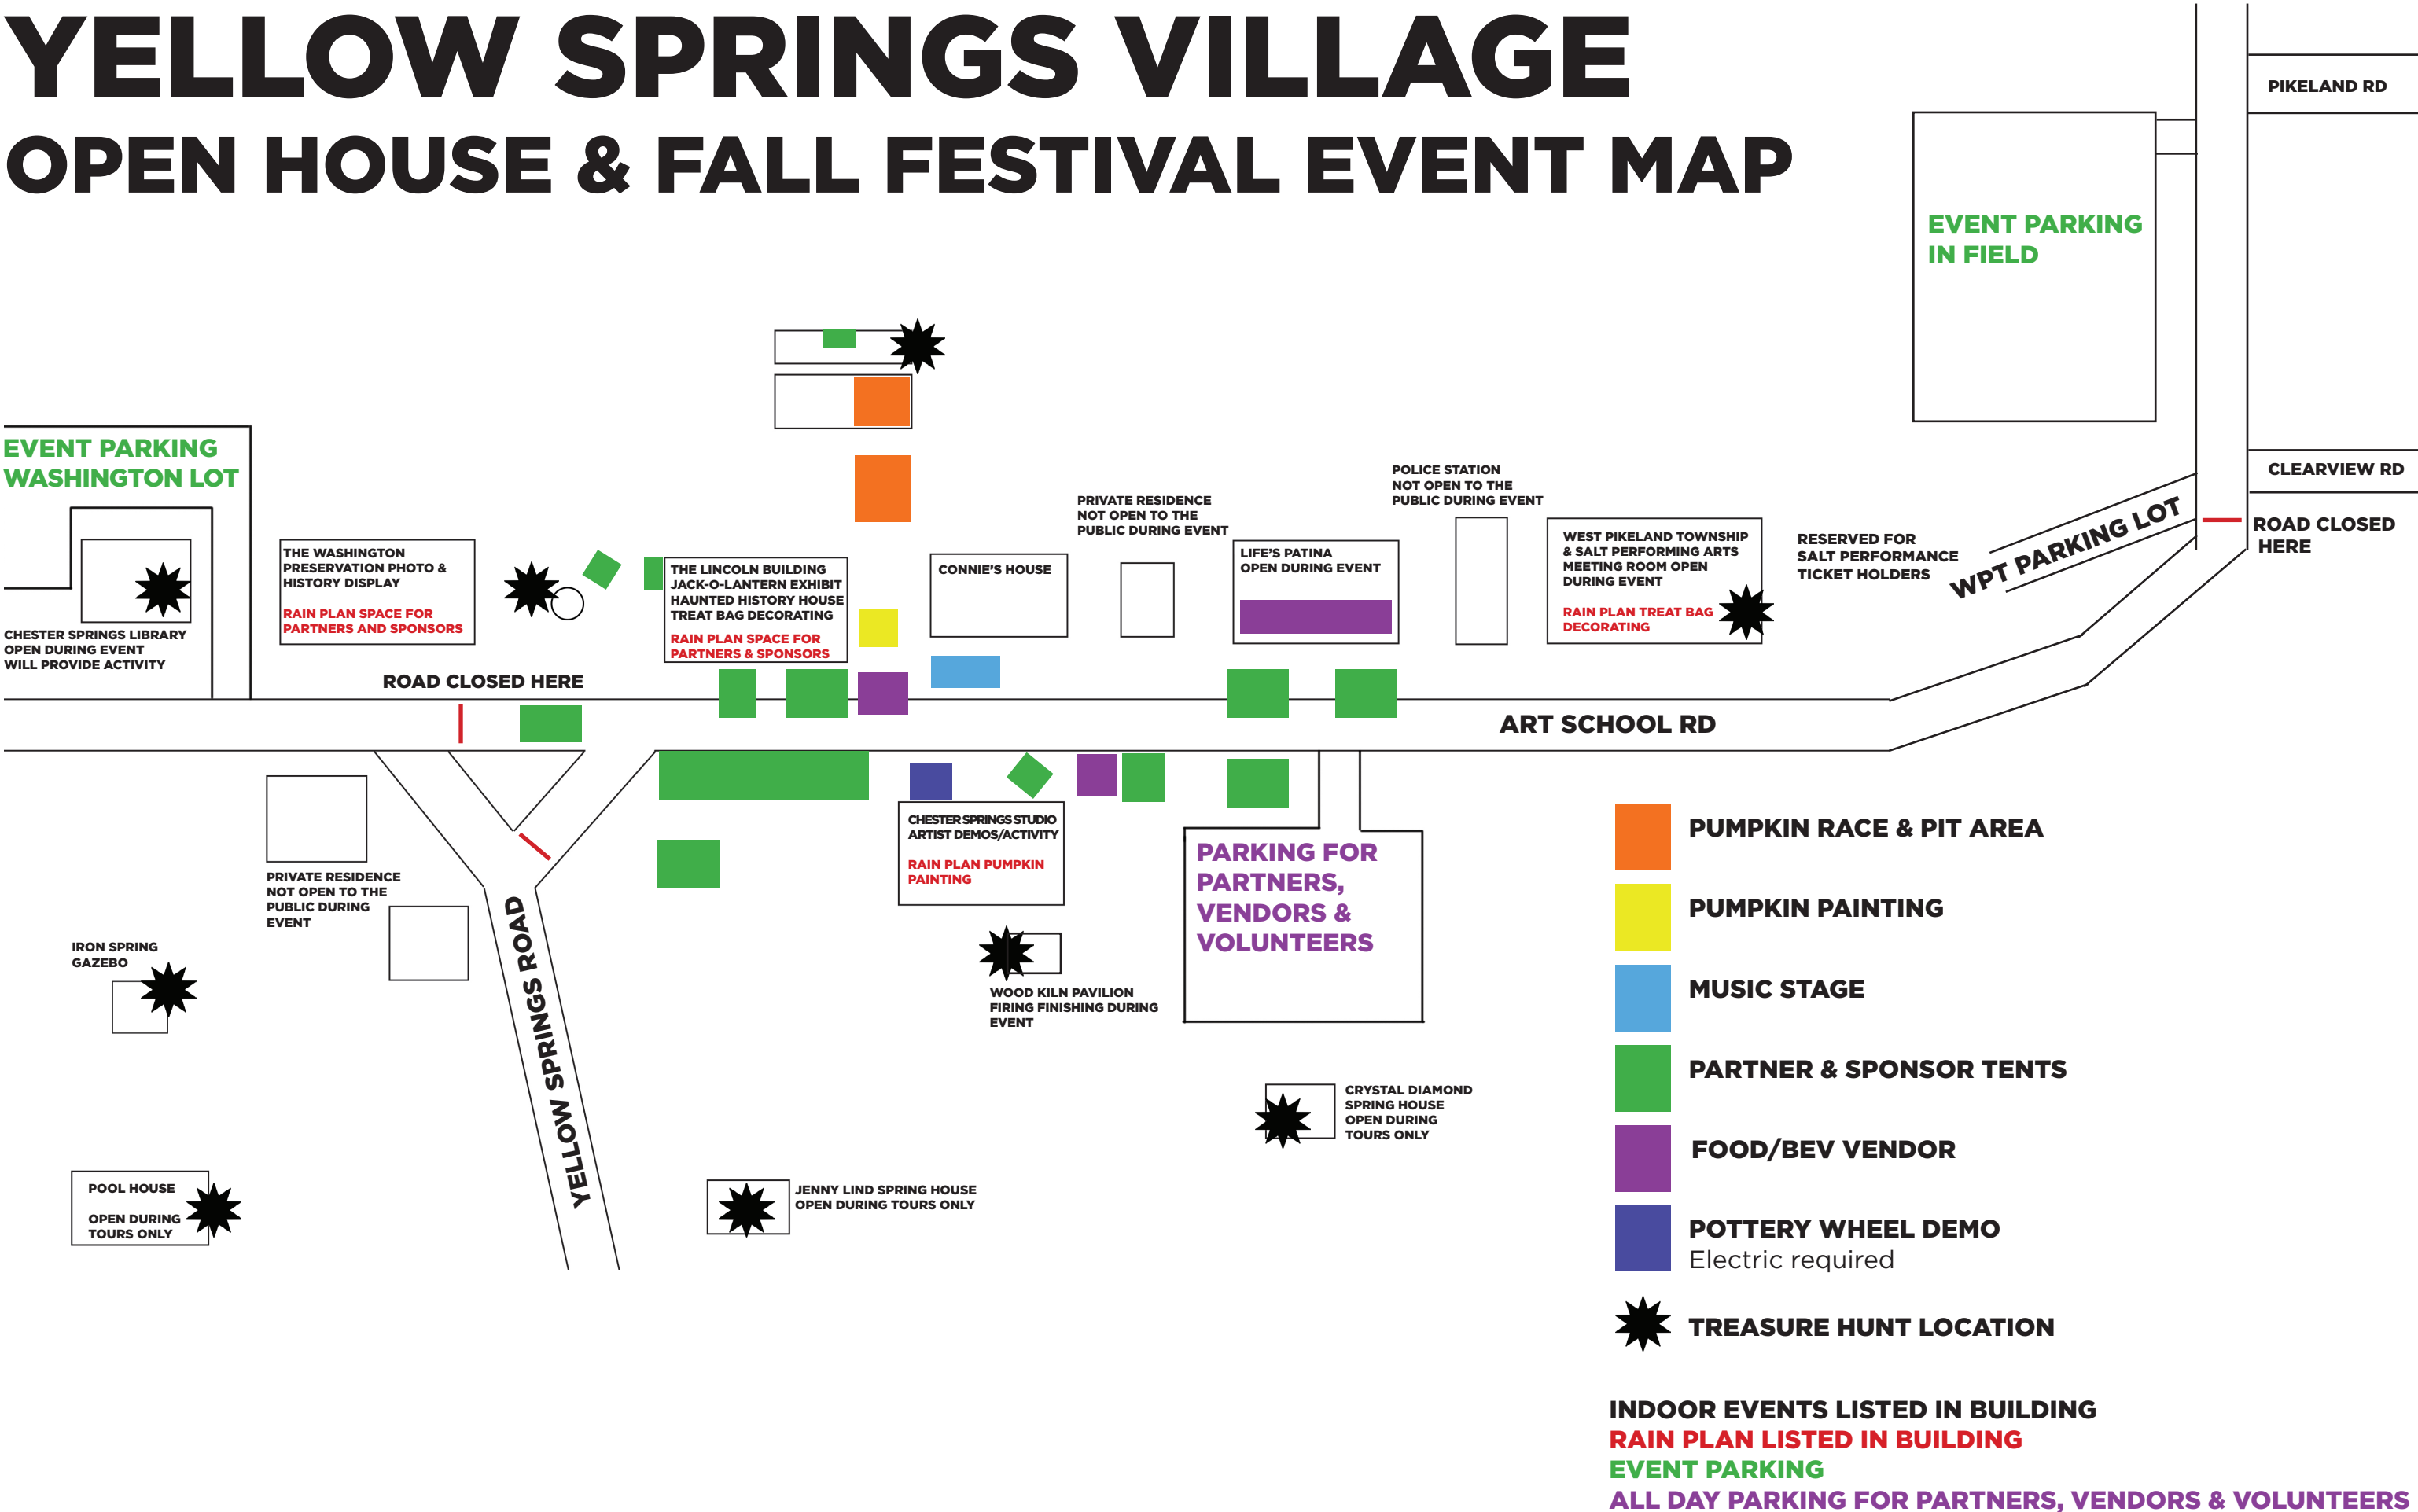

YELLOW SPRINGS VILLAGE

OPEN HOUSE & FALL FESTIVAL EVENT MAP

EVENT PARKING WASHINGTON LOT

CHESTER SPRINGS LIBRARY OPEN DURING EVENT WILL PROVIDE ACTIVITY

THE WASHINGTON PRESERVATION PHOTO & HISTORY DISPLAY
RAIN PLAN SPACE FOR PARTNERS AND SPONSORS

ROAD CLOSED HERE

THE LINCOLN BUILDING JACK-O-LANTERN EXHIBIT
HAUNTED HISTORY HOUSE
TREAT BAG DECORATING
RAIN PLAN SPACE FOR PARTNERS & SPONSORS

CONNIE'S HOUSE

PRIVATE RESIDENCE NOT OPEN TO THE PUBLIC DURING EVENT

LIFE'S PATINA OPEN DURING EVENT

POLICE STATION NOT OPEN TO THE PUBLIC DURING EVENT

WEST PIKELAND TOWNSHIP & SALT PERFORMING ARTS MEETING ROOM OPEN DURING EVENT
RAIN PLAN TREAT BAG DECORATING

RESERVED FOR SALT PERFORMANCE TICKET HOLDERS

WPT PARKING LOT

ROAD CLOSED HERE

CLEARVIEW RD

PIKELAND RD

EVENT PARKING IN FIELD

ART SCHOOL RD

YELLOW SPRINGS ROAD

PRIVATE RESIDENCE NOT OPEN TO THE PUBLIC DURING EVENT